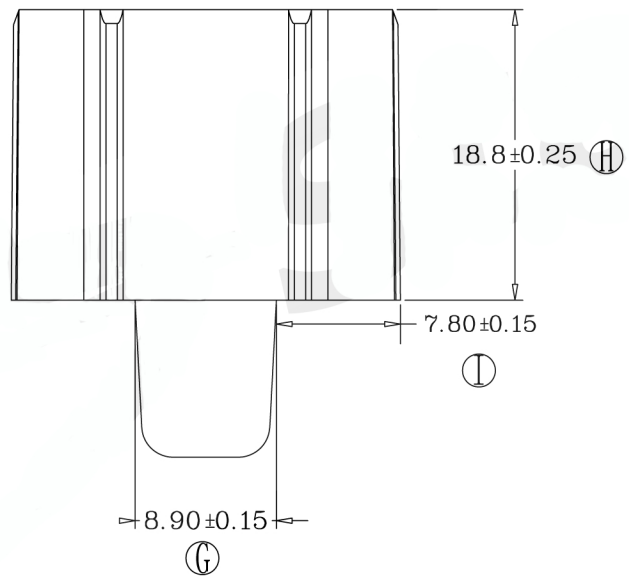

VIEW: A-A

TOLERANCE >0±0.30 >1.0±0.50 >10.0±1.0 >20.0±2.0 Angle: ±1°	APPROVED		DATE				
	CHECKED		DATE				
	DRAWN		DATE		CUSTOMER		
	TYPE	C13 Secure Sleeve Yellow		P/N	C13SSxx		
	Fireproof rating	94V2	REV		MATERIAL	PA66	UNIT
				SCALE			