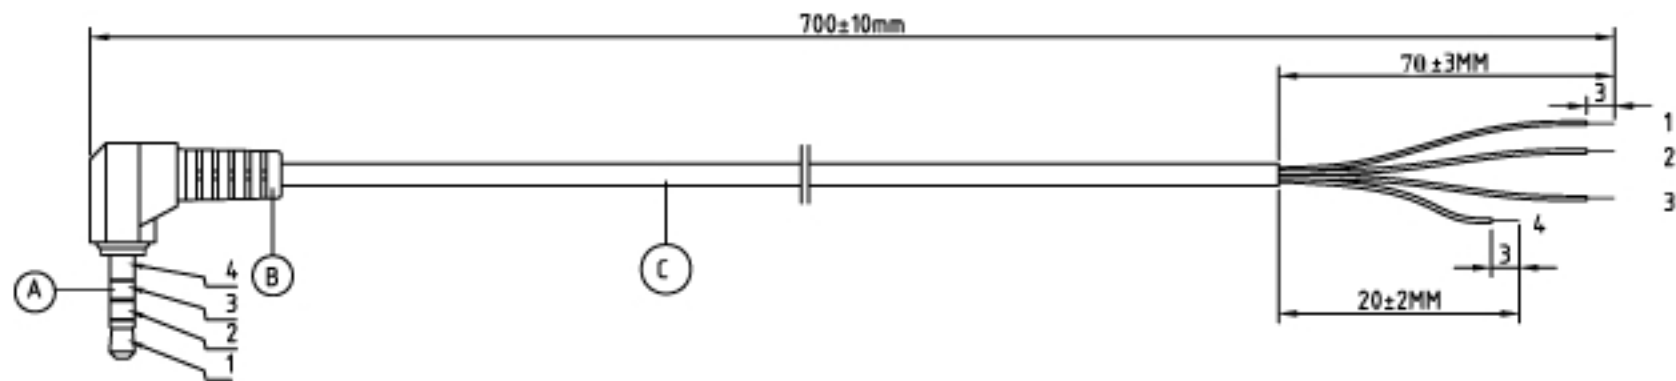

REV.	DATE	FILE No.
1.0	2011-7-4	

WIRING DIAGRAM

3.5MM STEREO(4-STEPS) PLUG

SPECIFICATION:

ITEM	PART NAME	MATERIAL	COLOR	QTY.
A	Y/E336S-23/4.5 3.5MM STEREO PLUG (4-STEPS)	PB	NICKEL	1
B	MODEL TY-211 TYPE	PVC	BLACK	1
C	(0.16/7TX4C-PVC+AL)X1C O.D.3MM	PVC	BLACK	0.7M

NOTE:ALL MATERIALS ARE COMPLIANT TO "RoHS".

CUSTOMER: DIGGELMANN		Part No. CC434ACM-0.7M/WT
CUST P/N: AC434A-0.7M/BK		
S/O:	S/N:	PART NAME: 3.5MM(90c) 4-STEP ST.PLUG TO STRIPPED & TINNED
DRAWING No.	AC-434-07	
DRAWN BY	Lingqi Meng	UNLESS OTHERWISE SPECIFIED, ALL DIMENSIONS ARE IN MM. TOLERANCE:DECIMAL .X ±0.1 .XX ±0.05 ANGLE ±1/2°
CHECKED BY	Zhongjiao/Baifa	
APPROVED BY	Chenhan	
		 
		SHEET 1 OF 1
		SCALE NO