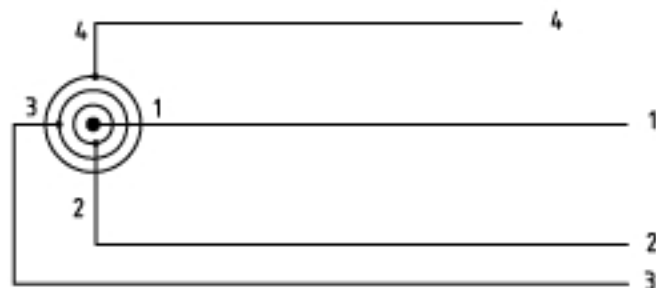

REV.	DATE	FILE No.
1.0	2011-7-4	

WIRING DIAGRAM

3.5MM STEREO(4-STEPS) PLUG

SPECIFICATION:

ITEM	PART NAME	MATERIAL	COLOR	QTY.
A	Y/E336S-23/4.5 3.5MM STEREO PLUG (4-STEPS)	PB	NICKEL	1
B	MODEL TY-211 TYPE	PVC	BLACK	1
C	(0.16/7TX4C-PVC+AL)X1C O.D.3MM	PVC	BLACK	0.7M

NOTE:ALL MATERIALS ARE COMPLIANT TO "RoHS".

CUSTOMER: DIGGELMANN		Part No. CC434ACM-0.7M/WT
CUST P/N: AC434A-0.7M/BK		
S/O:	S/N:	PART NAME: 3.5MM(90c) 4-STEP ST.PLUG TO STRIPPED & TINNED
DRAWING No.	AC-434-07	
DRAWN BY	Lingqi Meng	UNLESS OTHERWISE SPECIFIED, ALL DIMENSIONS ARE IN MM. TOLERANCE:DECIMAL .X ±0.1 .XX ±0.05 ANGLE ±1/2°
CHECKED BY	Zhongjiao/Baifa	
APPROVED BY	Chenhan	
		 
		SHEET 1 OF 1
		SCALE NO