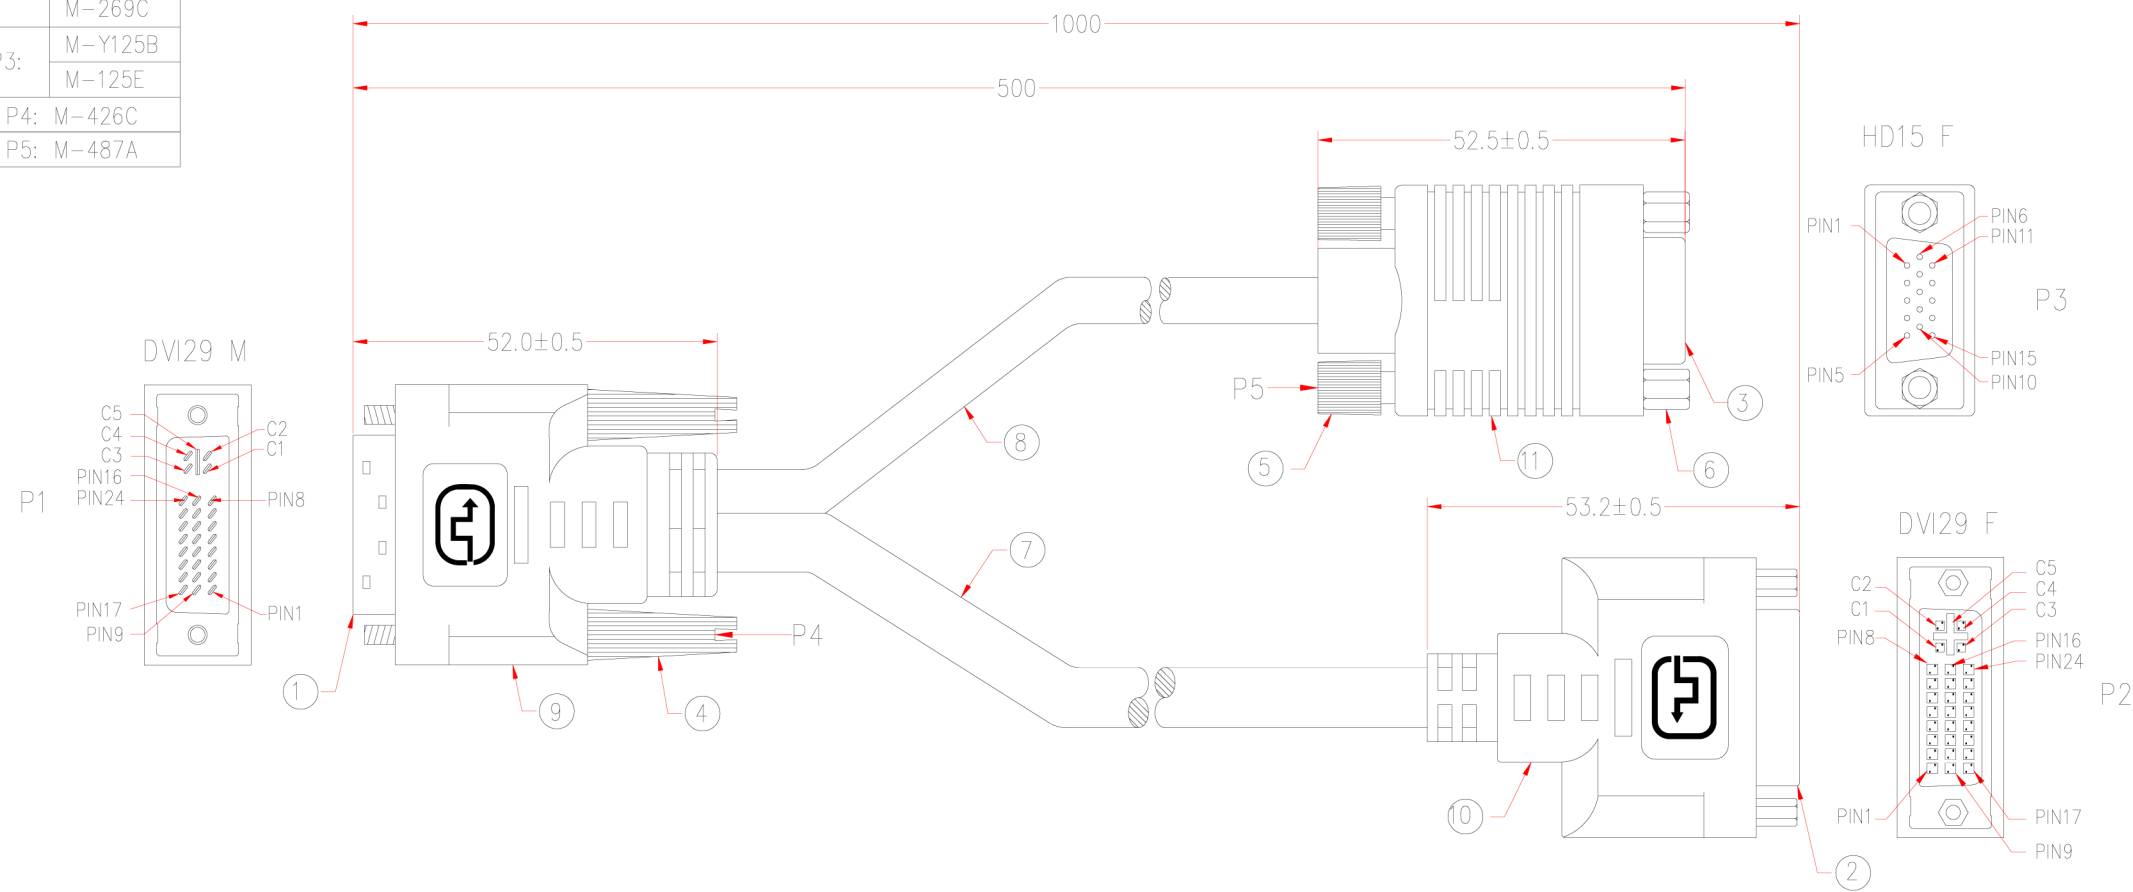

P1:	M-Y269D
	M-269D
P2:	M-Y269C
	M-269C
P3:	M-Y125B
	M-125E
P4:	M-426C
P5:	M-487A

APPROVED		DVIDA-YB-100/50	Cable Length Unless Other Spec. Tolerances: 0 ~200mm ±10mm 201~1000mm ±20mm 1001 ~1500mm ±25mm 1501~2100mm ±30mm 2100mm ↑ ±40mm
CHECKED	HU		
DRAWING	XIAO		
DATE	06/SEP/19	ITEM NO.	3627-1
CHECKED		UNIT:mm	