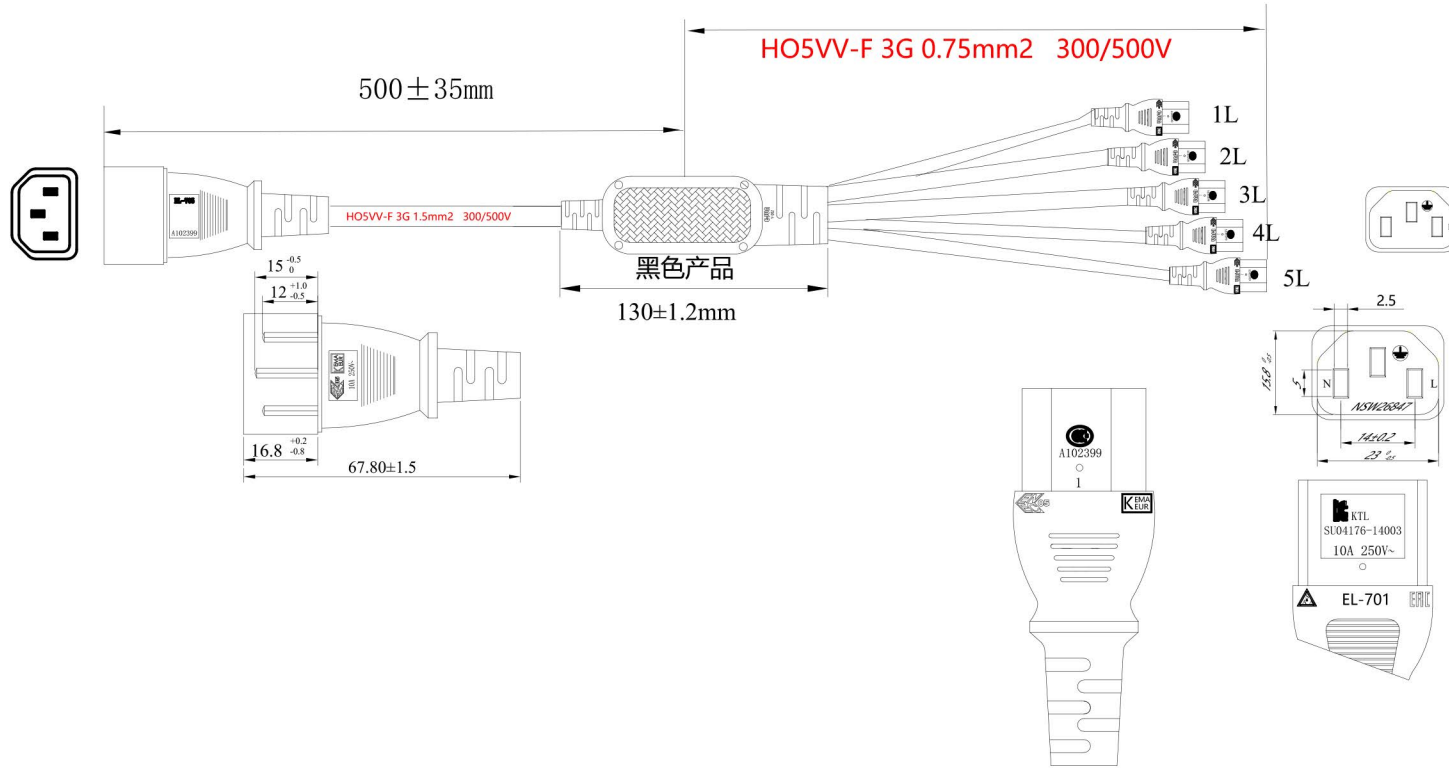

1 2 3 4 5 6 7

A

1L=500±35mm  
 2L=600±35mm 4L=800±35mm  
 3L=700±35mm 5L=900±35mm

B

P1

C

D

E

F

G

H

Date	Name	Sku. No.
Dec.12,2011	N.Xu	Short Description: C14 to 5* C13
Checked by		
Confirmed by	Dec.12,2011 N.X.	
SCALE:	N/A	<b>NCSVY5XC13-0509</b>
UNIT:	MM	
PAGE:	1 of 1	

1 2 3 4 5 6 7