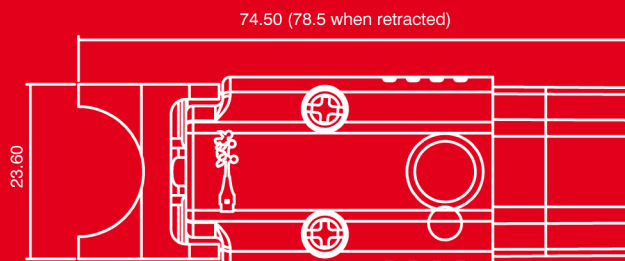

PA130100BK

Rewireable IEC Lock®+ Low Smoke Zero Halogen Appliance Connector

SLIM DESIGN • EASY TO REMOVE
• EASY TO IDENTIFY •

THE ORIGINAL & PATENTED RETROFIT SOLUTION
...NOW COMES IN A REWIREABLE VERSION!

Rating

10A Max / 250V~ (Europe)
15A Max / 250V~ (USA)

Test Information

Test Body: KEMA, UL,

Test Standard: KEMA-KEUR:

Certified: EN 60320-1:2001+A1:2007
UL 60320-1 / CSA C22.2 No. 60320-1

Patents:

EU Patent No. EP14594121

Cable Size

3C x 0.75mm²
3C x 1.00mm²
3C x 1.25mm²
3C x 1.50mm² Max
3C x 14-18awg