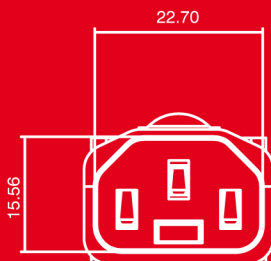

PA130100BK

Rewireable IEC Lock®+ Low Smoke Zero Halogen Appliance Connector

SLIM DESIGN • EASY TO REMOVE
• EASY TO IDENTIFY •

THE ORIGINAL & PATENTED RETROFIT SOLUTION
...NOW COMES IN A REWIREABLE VERSION!

Rating

10A Max / 250V~ (Europe)
15A Max / 250V~ (USA)

Test Information

Test Body: KEMA, UL,

Test Standard: KEMA-KEUR:

Certified: EN 60320-1:2001+A1:2007
UL 60320-1 / CSA C22.2 No. 60320-1

Patents:

EU Patent No. EP14594121

Cable Size

3C x 0.75mm²
3C x 1.00mm²
3C x 1.25mm²
3C x 1.50mm² Max
3C x 14-18awg