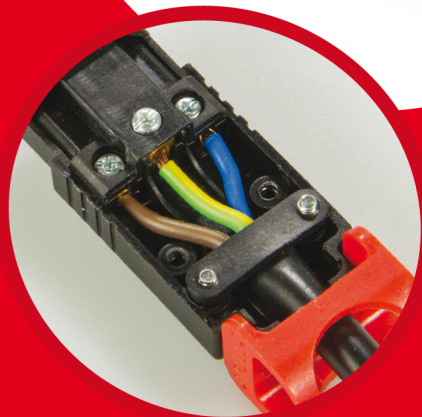

PA130100BK

Rewireable IEC Lock®+ Low Smoke Zero Halogen Appliance Connector

SLIM DESIGN • EASY TO REMOVE
• EASY TO IDENTIFY •

THE ORIGINAL & PATENTED RETROFIT SOLUTION
...NOW COMES IN A REWIREABLE VERSION!

Rating

10A Max / 250V~ (Europe)
15A Max / 250V~ (USA)

Test Information

Test Body: KEMA, UL,

Test Standard: KEMA-KEUR:

Certified: EN 60320-1:2001+A1:2007
UL 60320-1 / CSA C22.2 No. 60320-1

Patents:

EU Patent No. EP14594121

Cable Size

3C x 0.75mm²
3C x 1.00mm²
3C x 1.25mm²
3C x 1.50mm² Max
3C x 14-18awg