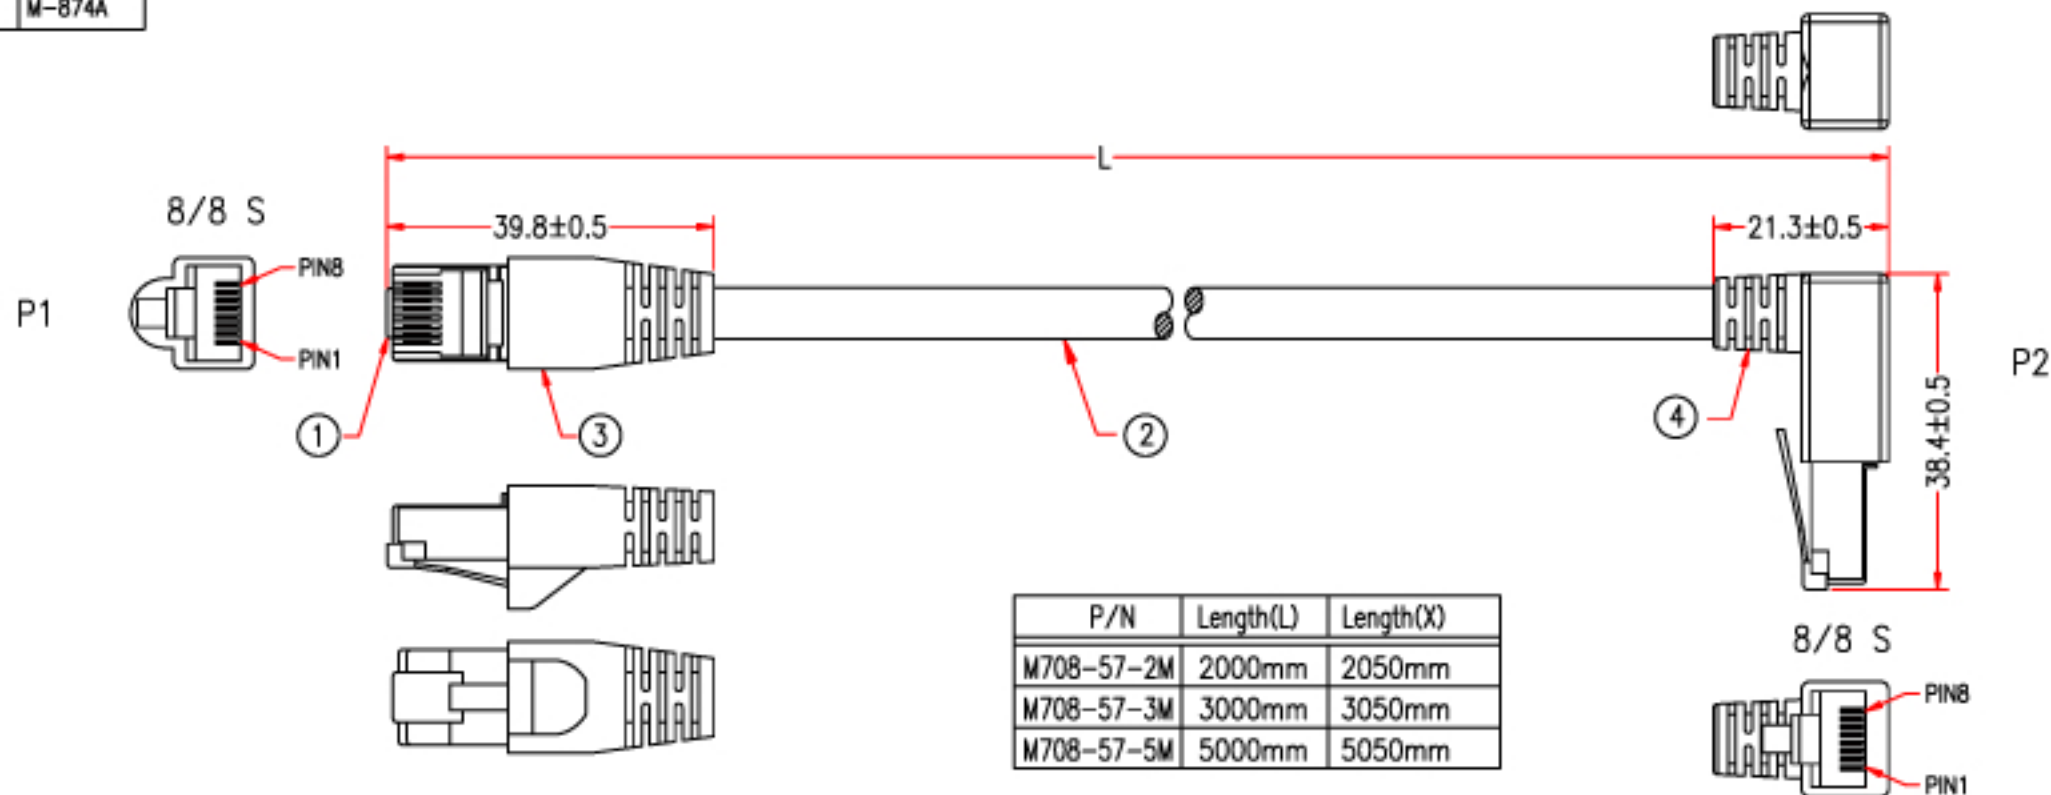

P1 : M-833A

P2 : M-Y874A
M-874A

8830

NOTE: ALL relevant materials are complied with RoHS directive

4	MOLDED PE COLOR TRANSPARENT		M280
	MOLDED PVC BLACK		M304
3	MOLDED PVC BLACK		M304
2	4 TWISTED PAIRS CAT.5e 24AWG SSTP, OD 6.2mm, JACKET BLACK, DRAWING NO. EUAB2404P-259	Xmm	M304
1	BPBC MODULAR SHIELDED PLUG, GOLD PLATING 50u" ON CONTACTS	2	M205
No.	DESCRIPTION	Q'TY	Supplier
APPROVED			Cable Length Unless Other Spec. Tolerances: 0 ~200mm ±10mm 201~1000mm ±20mm 1001 ~1500mm ±25mm 1501~2100mm ±30mm 2100mm± ±40mm
CHECKED	HU		
DRAWING	JIANG		
DATE	19/JAN/10	ITEM NO.	
	CHECKED	UNIT:mm	