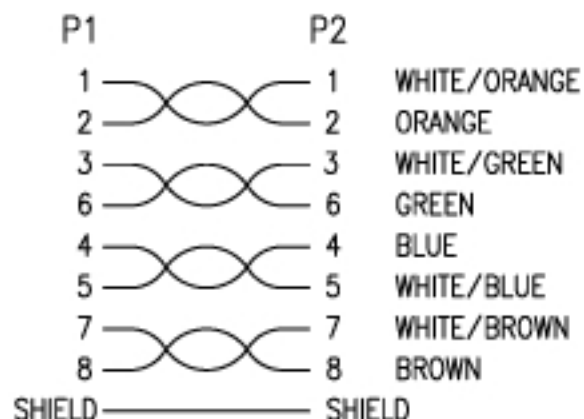

P1 : M-833A

P2 : M-Y874A
M-874A

8830

NOTE: ALL relevant materials are complied with RoHS directive

4	MOLDED PE COLOR TRANSPARENT		M280
	MOLDED PVC BLACK		M304
3	MOLDED PVC BLACK		M304
2	4 TWISTED PAIRS CAT.5e 24AWG SSTP, OD 6.2mm, JACKET BLACK, DRAWING NO. EUAB2404P-259	Xmm	M304
1	BPBC MODULAR SHIELDED PLUG, GOLD PLATING 50u" ON CONTACTS	2	M205
No.	DESCRIPTION	Q'TY	Supplier
APPROVED			Cable Length Unless Other Spec. Tolerances: 0 ~200mm ±10mm 201~1000mm ±20mm 1001 ~1500mm ±25mm 1501~2100mm ±30mm 2100mm± ±40mm
CHECKED	HU		
DRAWING	JIANG		
DATE	19/JAN/10	ITEM NO.	
	CHECKED	UNIT:mm	