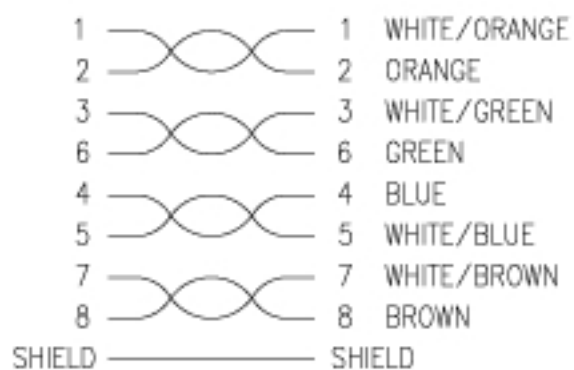

8846

P1

P2

* NOTE: All relevant materials are complied with RoHS directive .

5	MOLDED PVC GREY		M304
4	MOLDED PE COLOR TRANSPARENT		M280
	MOLDED PVC GREY		M304
3	4 TWISD PAIRS CAT.5E 24AWG SSTP, OD 6.2mm, JACKET GREY, DRAWING No.EUAB2404P-259	Lmm	M304
2	8P8C MODULAR SHIELDED PLUG, GOLD PLATING 50u" ON CONTACTS	1	M205
1	8P8C JACK WITH SHIELDED, GOLD PLATING 50u" ON CONTACTS, PCB TYPE	1	MB06
No.	DESCRIPTION	Q'TY	Supplier
APPROVED			Cable Length Unless Other Spec. Tolerances: 0 ~200mm ±10mm 201~1000mm ±20mm 1001 ~1500mm ±25mm 1501~2100mm ±30mm 2100mm± ±40mm
CHECKED	HU		
DRAWING	LI		
DATE	16/APR/10	ITEM NO.	SFUTP5EMF
		UNIT:mm	